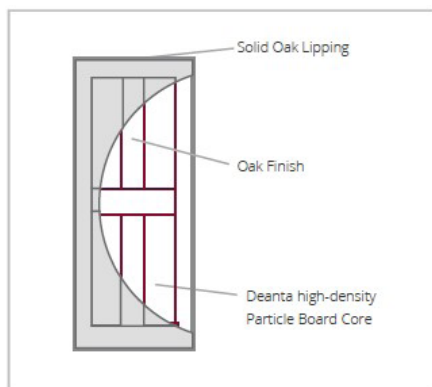

RB7PG

PRIMED DOOR

QUALITY CONTROL CHECKS

Type; Design	Internal Door
Construction	Solid Core PBC
Durability	Pass
Finish	Primed RAL 9007 White (Water based) Matt

SPECIFICATIONS

Product Type	Internal door – Solid Core
Intended use	Internal use
Lipping (stiles)	25 mm Poplar
Lipping (rails)	25 mm Poplar
Inner Lipping	N/A
Stiles/Rails/Core	Particle Board Core
Beadings	N/A
Panels	N/A
Door Finish	Primed RAL 9007 White (Water based)
Door Weights	27-33 KG

SIZES AVAILABLE

2032 x 864 x 44mm
 2032 x 813 x 44mm
 1981 x 762 x 44mm
 1981 x 711 x 44mm

FINISHES AVAILABLE

GLAZED OPTIONS