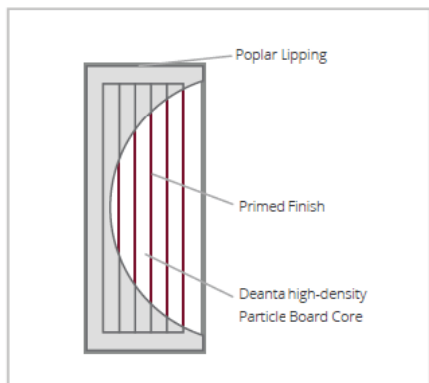

## NM43 PRIMED DOOR

### QUALITY CONTROL

<b>Type; Design</b>	Internal Door
<b>Construction</b>	Solid Core PBC
<b>Durability</b>	Pass
<b>Finish</b>	Primed RAL 9007 White (Water based) Matt

### SPECIFICATIONS

<b>Product Type</b>	Internal door – Solid Core
<b>Intended use</b>	Internal door
<b>Lipping (stiles)</b>	18 mm Poplar
<b>Lipping (rails)</b>	18 mm Poplar
<b>Inner Lipping</b>	N/A
<b>Stiles/Rails/ Core</b>	Chipboard + MDF
<b>Beadings</b>	55mm x 13mm Standard MDF
<b>Panels</b>	Sandwiched MDF
<b>Door Finish</b>	Primed RAL 9007 White (Water based) Matt
<b>Door Weights</b>	25-36 KG

### SIZES AVAILABLE

2032 x 864 x 42mm	1981 x 711 x 42mm
2032 x 813 x 42mm	1981 x 660 x 42mm
1981 x 838 x 42mm	1981 x 610 x 42mm
1981 x 762 x 42mm	