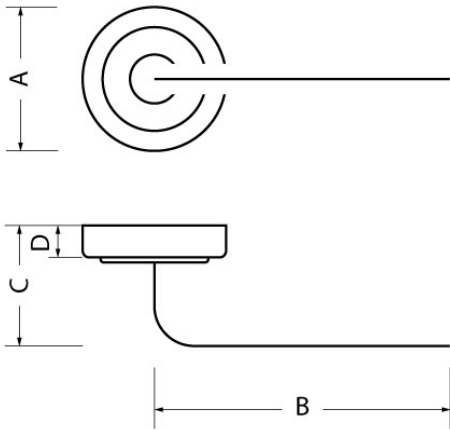

DELPHI

A - 52mm | B - 136mm
C - 60mm | D - 12mm

PRODUCT SPECIFICATIONS

- + BS EN 1634.1
- + Bolt through fixings included
- + Suitable for 35 -54mm Thickness Timber Doors

FIRE TESTING

Successfully fire tested in accordance with the requirements of BS EN 1634.1, suitable for use on 30/60 min fire doors

CODE	DESCRIPTION	FINISH	ADDITIONAL INFO.
LHH269	Delphi Half Matt Coffee per pair	Half Matt Coffee	Handle
LHH079	Delphi Half Matt Coffee Key Set Zinc	Half Matt Coffee	Key Set Handle
LHH080	Delphi Half Matt Coffee WC Set Zinc	Half Matt Coffee	Bathroom Set Handle