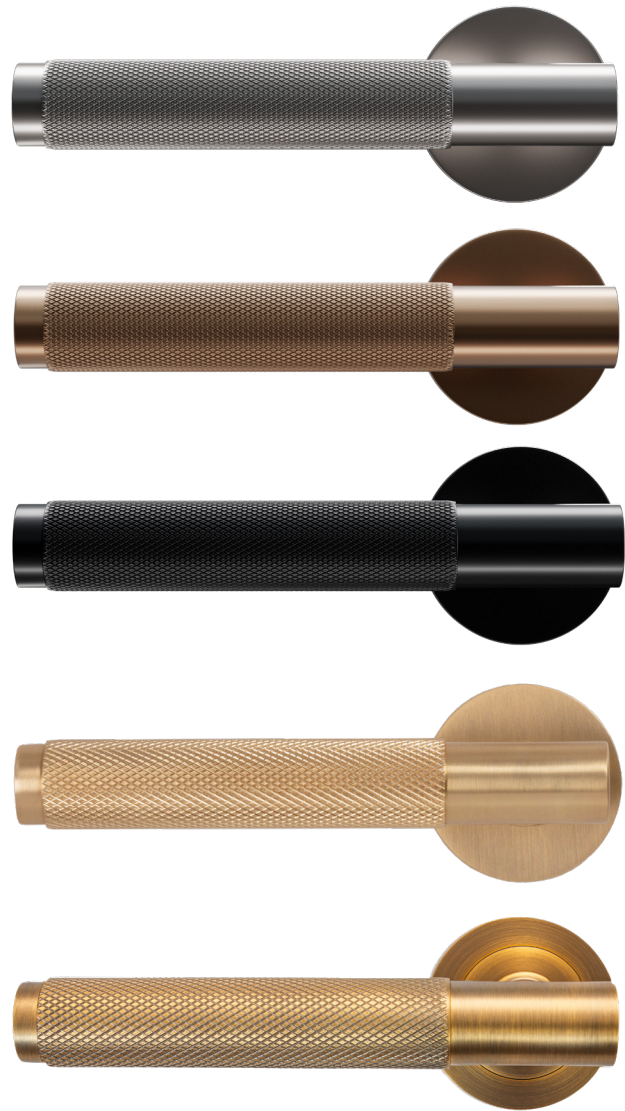

ROMA

A - 53mm | B - 125mm
C - 70mm | D - 10mm

PRODUCT SPECIFICATIONS

- + BS EN 1634.1
- + Bolt through fixings included
- + Suitable for 35 -54mm Thickness Timber Doors

FIRE TESTING

Successfully fire tested in accordance with the requirements of BS EN 1634.1, suitable for use on 30/60 min fire doors

CODE	DESCRIPTION	FINISH	ADDITIONAL INFO.
LHH250	Roma Satin Nickel Handle per pair	Satin Nickel	Handle
LHH251	Roma Dark Rose Gold Handle per pair	Dark Rose Gold	Handle
LHH252	Roma Matt Black Handle per pair	Matt Black	Handle
LHH258	Roma Satin Brass Handle per pair	Satin Brass	Handle
LHH263	Roma Half Matt Coffee per pair	Half Matt Coffee	Handle