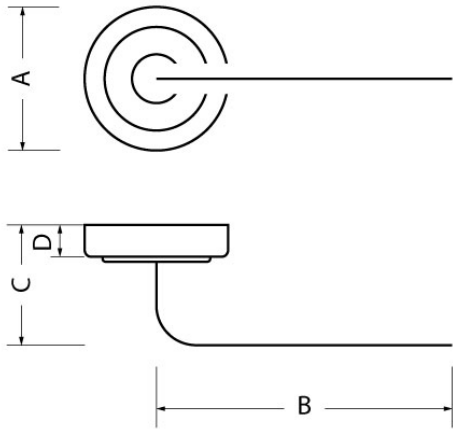

ROMA

A - 53mm | B - 125mm
C - 70mm | D - 10mm

PRODUCT SPECIFICATIONS

- + BS EN 1634.1
- + Bolt through fixings included
- + Suitable for 35 -54mm Thickness Timber Doors

FIRE TESTING

Successfully fire tested in accordance with the requirements of BS EN 1634.1, suitable for use on 30/60 min fire doors

CODE	DESCRIPTION	FINISH	ADDITIONAL INFO.
LHH250	Roma Satin Nickel Handle per pair	Satin Nickel	Handle
LHH251	Roma Dark Rose Gold Handle per pair	Dark Rose Gold	Handle
LHH252	Roma Matt Black Handle per pair	Matt Black	Handle
LHH258	Roma Satin Brass Handle per pair	Satin Brass	Handle
LHH263	Roma Half Matt Coffee per pair	Half Matt Coffee	Handle